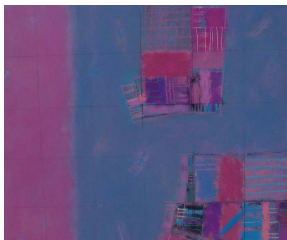

Mapland no 2. 2001.
Mixed Media on wood. 60
x 60cm. €1,125

Over the years much of my work has been concerned with maps and with the language of signs and symbols that maps use to describe the landscape, a process of representation that is not that dissimilar to painting. This idea was further developed in a series of work I painted in the period 2000 to 2003 titled *Mapland*.

Alongside this work, primarily made in the studio I also produce work made outside, responding directly to the natural world. Over the years I have made work in various places, here in Ireland and abroad. In these works I try to hold a line between the figurative and the abstract, between a world that is recognizable as a certain place, such as the Forests around Fontainebleau, and a world that exists, much like the map, only in itself.

Simon Knowles August 2005